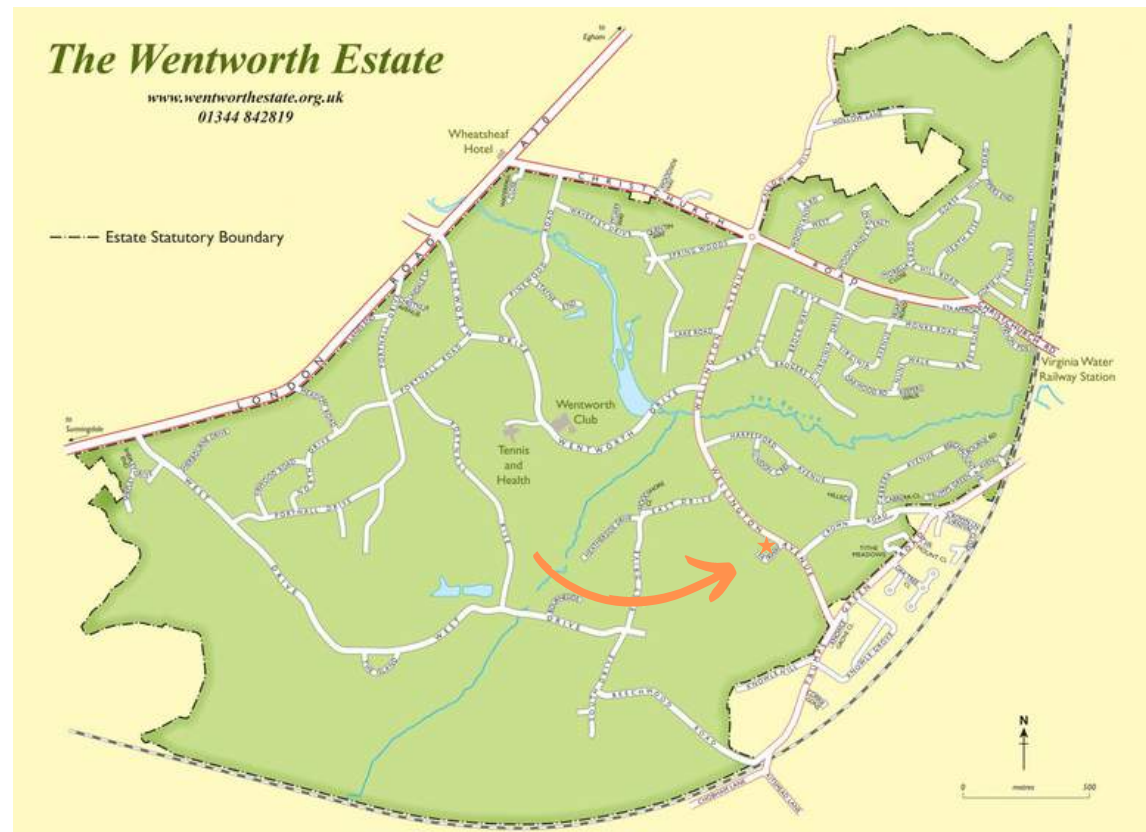

Location

THE NEIGHBOURHOOD

Elegance and exclusivity at its finest. With its stately residences and world-class amenities, Wentworth Estate provides a lifestyle that's synonymous with prestige and comfort, making every moment truly exceptional.

Located in the neighbourhood of Virginia Water, it has excellent shops for day to day needs, restaurants and mainline railway station with a fast service to Waterloo in 42 minutes and the towns of Windsor, Guildford and Kingston are all close at hand.

Lariden
Fairway
Wentworth
Virginia Water
GU25 4QZ